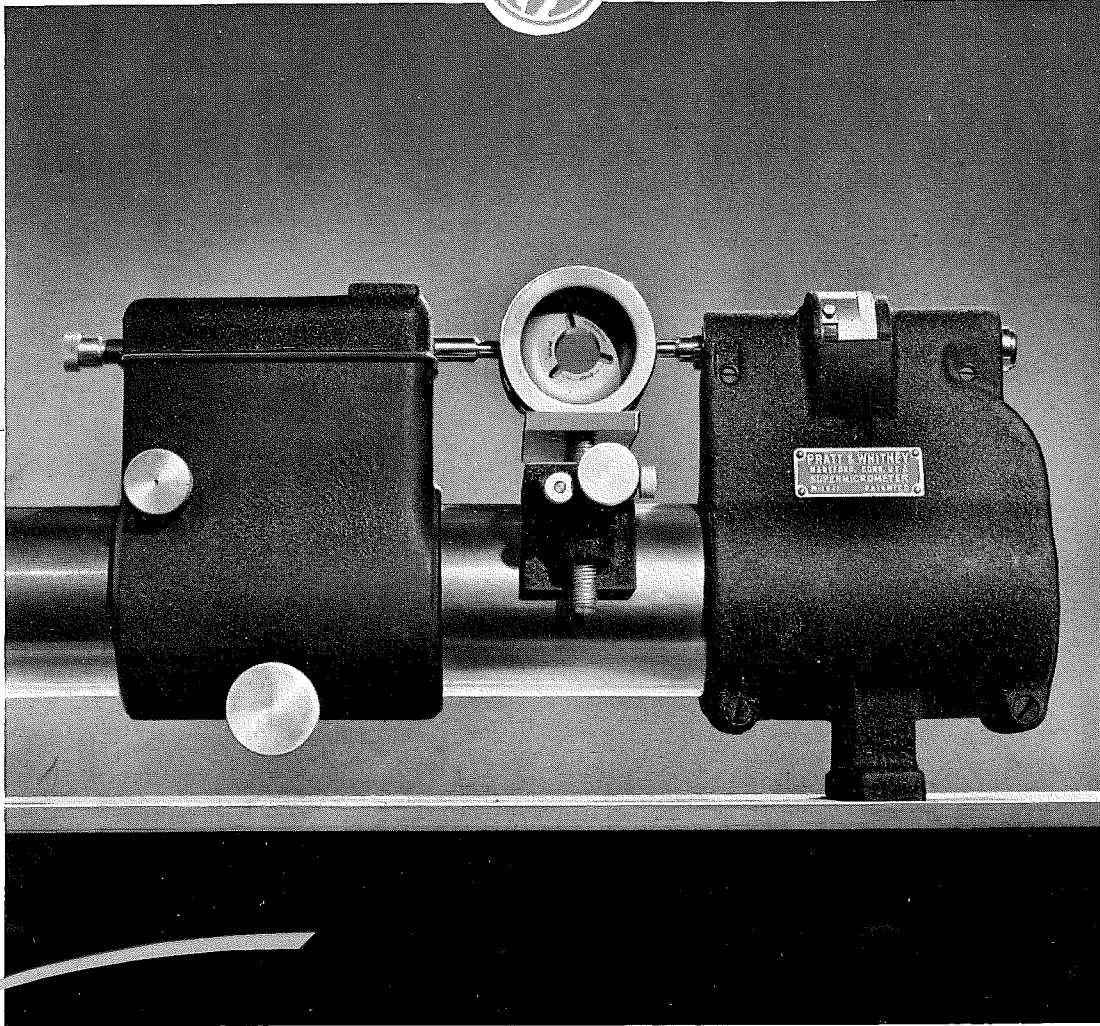

The

PRATT & WHITNEY

Supermicrometer

MEASURES DIRECTLY TO .0001"